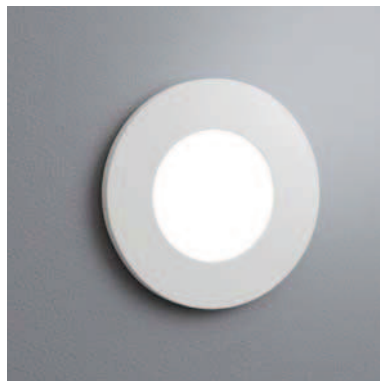

White line

Way series

Way S

CODE	4121	LED 0,8W/12V DC, 6000 °K
	4122	LED 0,8W/12V DC, 3000 °K
	4123	LED 0,8W/12V DC, 6000 °K, IP44
	4124	LED 0,8W/12V DC, 3000 °K, IP44
	4125	LED 0,8W/230V~, 6000 °K
	4126	LED 0,8W/230V~, 3000 °K