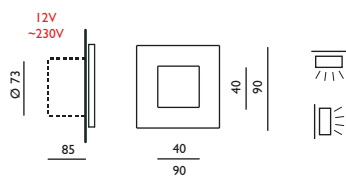

White line

Way series

Way S

CODE	4121	LED 0,8W/12V DC, 6000 °K
	4122	LED 0,8W/12V DC, 3000 °K
	4123	LED 0,8W/12V DC, 6000 °K, IP44
	4124	LED 0,8W/12V DC, 3000 °K, IP44
	4125	LED 0,8W/230V~, 6000 °K
	4126	LED 0,8W/230V~, 3000 °K

Way R

CODE	4131	LED 0,8W/12V DC, 6000 °K
	4132	LED 0,8W/12V DC, 3000 °K
	4133	LED 0,8W/12V DC, 6000 °K, IP44
	4134	LED 0,8W/12V DC, 3000 °K, IP44
	4135	LED 0,8W/230V~, 6000 °K
	4136	LED 0,8W/230V~, 3000 °K