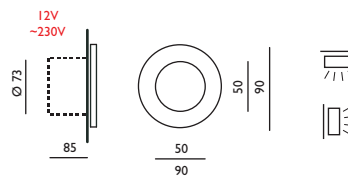

White line

Way series

Way S

CODE	4121	LED 0,8W/12V DC, 6000 °K
	4122	LED 0,8W/12V DC, 3000 °K
	4123	LED 0,8W/12V DC, 6000 °K, IP44
	4124	LED 0,8W/12V DC, 3000 °K, IP44
	4125	LED 0,8W/230V~, 6000 °K
	4126	LED 0,8W/230V~, 3000 °K

Way R

CODE	4131	LED 0,8W/12V DC, 6000 °K
	4132	LED 0,8W/12V DC, 3000 °K
	4133	LED 0,8W/12V DC, 6000 °K, IP44
	4134	LED 0,8W/12V DC, 3000 °K, IP44
	4135	LED 0,8W/230V~, 6000 °K
	4136	LED 0,8W/230V~, 3000 °K