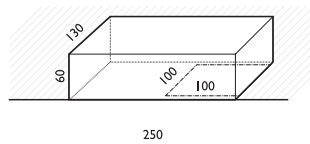

Transformer box 21

Slim 40A/1500

3,0 kg/1pc

CODE

3564 35,4W LED, 4350 lm, 1050mA, 230V

Transformer box 25

Slim 40A/2000

CODE