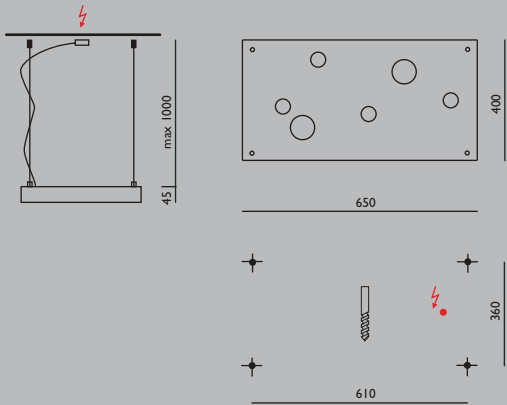

Bubble Frame

CODE

3061 4 x 24W, T5, G5, EVG

Design by Jan Čtvrtník